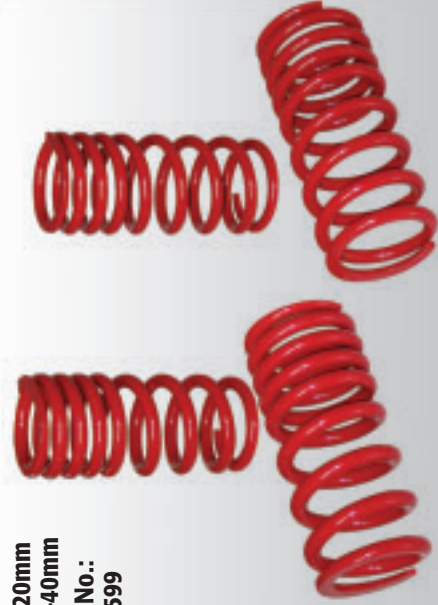

www.

cargraphic[®]
.com

Tuning-Program for Ferrari F599 GTB

cargraphic RACING 20" wheel and tire set

FA.: 9,0x20 with 245/35R20

RA.: 11,0x20 with 305/35R20

Part-No.: RRFE2090291150

Different wheel and tire sets available. Please find a selection below. More choices in website.

Lowering spring kit

FA: -20mm
RA: -40mm
Part-No.: 115F599

I-10 20"

FA.: 9,0x20
with 245/35R20
RA.: 11,0x20
with 305/35R20

Part-No.: 110FE2090281150

GT 20"

FA.: 9,0x20
with 245/35R20
RA.: 11,0x20
with 305/35R20