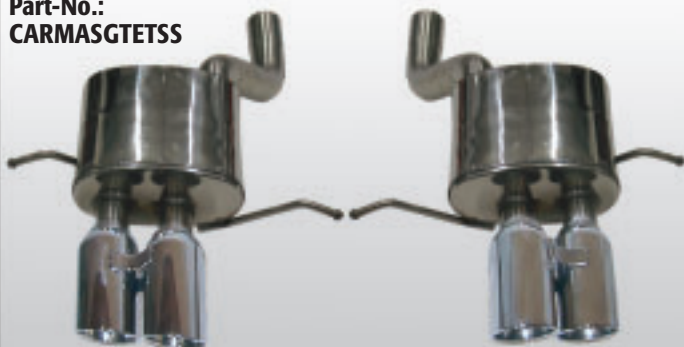

without exhaust flaps, Tailpipes 4x 90mm
Part-No.:
CARMASGTETSS